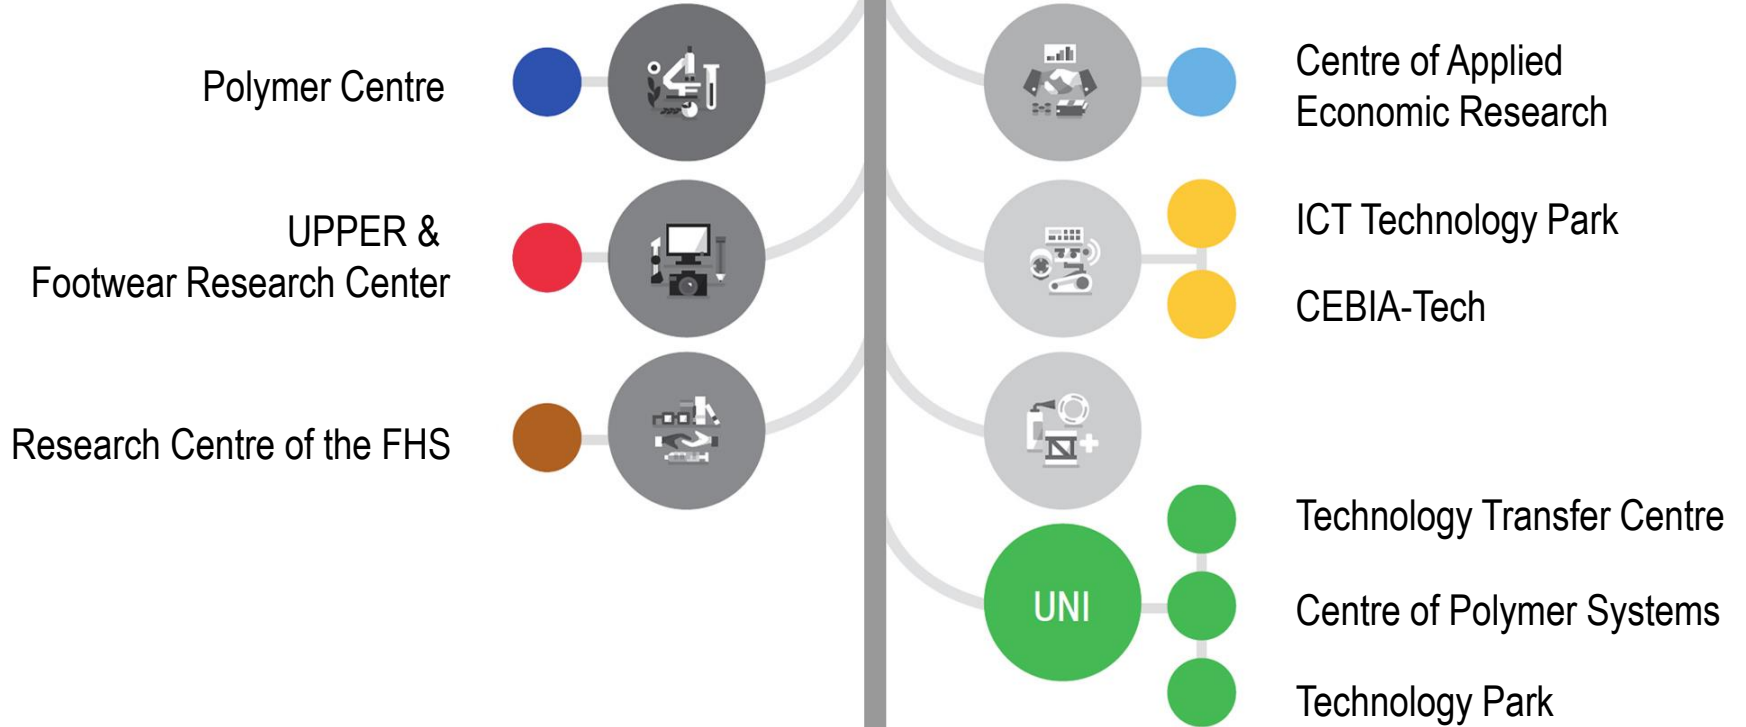

Tomas Bata University

NDHU GO! Go-abroad Fair

11th January 2023

Who was Tomas Bata?

- The first Czechoslovak selfmademan
- Major of Zlín
- Global entrepreneur

University Structure

University Structure Educational Units

Faculty of Technology

Faculty of Multimedia
Communications

Faculty of Humanities

Faculty of Management
and Economics

Faculty of Applied Informatics

Faculty of Logistics
and Crisis Management

University Structure Research Units

University Campus

- U1** Faculty of Technology (FT)
nám. T. G. Masaryka 275
- U2** Faculty of Management and Economics (FaME)
Faculty of Humanities (FHS)
Mostrní 5139
- U3** University Institute (UNI)
Růmy 4046
- U4** Faculty of Multimedia Communications (FMC)
Štefánikova 2431
- U5** Faculty of Applied Informatics (FAI), FT, FHS
Nad Stráněmi 4511
- U5 56** ICT Technology Park
Nad Stráněmi 5656
- U6** Hall of Residence, Antonínova Street
Antonínova 4379
- U7** Hall of Residence, Štefánikova Street
Štefánikova 150
- U10** Faculty of Humanities (FHS)
nám. T. G. Masaryka 1279
- U11** Technology Park
Nad Otčivkou 3685
- U12** Hall of Residence, TGM Square
nám. T. G. Masaryka 3050
- U13** University Centre, Rectorate
nám. T. G. Masaryka 5555
- U14** Centre for Practical Training
in Health Care (FHS)
Havičskovo nádraží 600
- U15** Laboratory Centre of the
Faculty of Technology (LCFT)
Vavrečkova 5669
- U16** Faculty of Multimedia Communications
řt. T. Bati 4342
- U17** Centre of Polymer Systems (CPS)
řt. T. Bati 5678
- U18** TBU Educational Complex (FHS)
Štefánikova 5670
- U18** TBU hires rooms in this
building highlighted in green

- Academia Centre
- Refectory
- Department of Physical Training
- Refectory
- TBU Library

Location Map of TBU Buildings in Zlín

U14 Centre for Practical Training in Health Care, premises of the Bata Regional Hospital (the building is situated off the map, the Bata Hospital stop, trolleybus services no. 2, 8 and 9.)