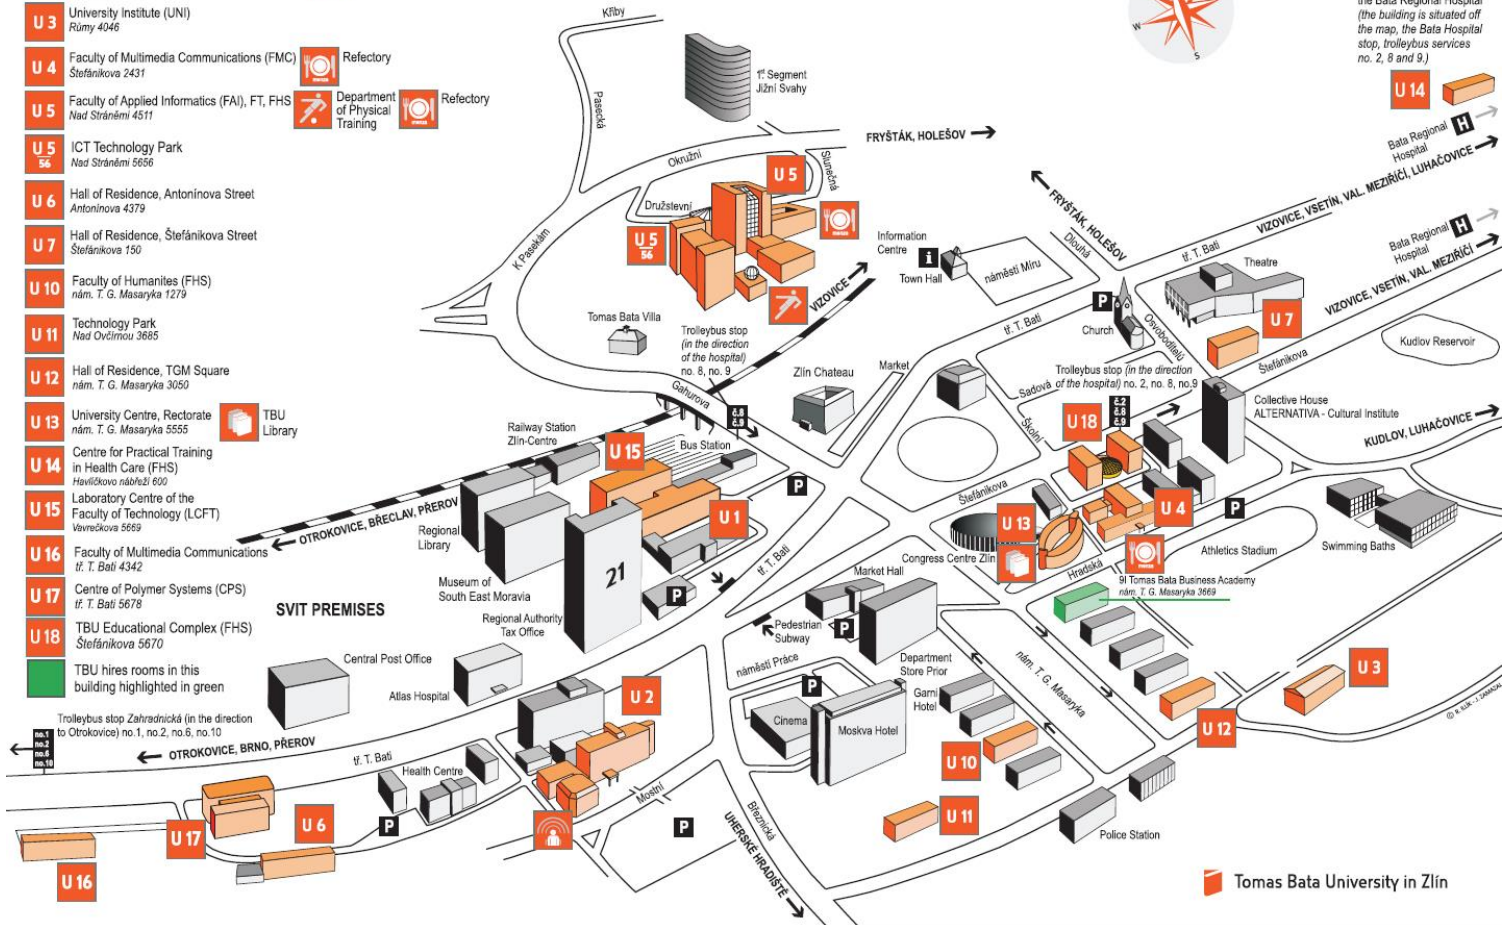

University Campus

- **U1** Faculty of Technology (FT)
  nám. T. G. Masaryka 275
- **U2** Faculty of Management and Economics (FaME)
  Faculty of Humanities (FHS)
  Mostrní 5139
- **U3** University Institute (UNI)
  Růmy 4046
- **U4** Faculty of Multimedia Communications (FMC)
  Štefánikova 2431
- **U5** Faculty of Applied Informatics (FAI), FT, FHS
  Nad Stráněmi 4511
- **U5 56** ICT Technology Park
  Nad Stráněmi 5656
- **U6** Hall of Residence, Antonínova Street
  Antonínova 4379
- **U7** Hall of Residence, Štefánikova Street
  Štefánikova 150
- **U10** Faculty of Humanities (FHS)
  nám. T. G. Masaryka 1279
- **U11** Technology Park
  Nad Otčivkou 3685
- **U12** Hall of Residence, TGM Square
  nám. T. G. Masaryka 3050
- **U13** University Centre, Rectorate
  nám. T. G. Masaryka 5555
- **U14** Centre for Practical Training
  in Health Care (FHS)
  Havičskovo nádraží 600
- **U15** Laboratory Centre of the
  Faculty of Technology (LCFT)
  Vavrečkova 5669
- **U16** Faculty of Multimedia Communications
  řt. T. Bati 4342
- **U17** Centre of Polymer Systems (CPS)
  řt. T. Bati 5678
- **U18** TBU Educational Complex (FHS)
  Štefánikova 5670
- **U18** TBU hires rooms in this
  building highlighted in green

- Academia Centre
- Refectory
- Department of Physical Training
- Refectory
- TBU Library

Location Map of TBU Buildings in Zlín