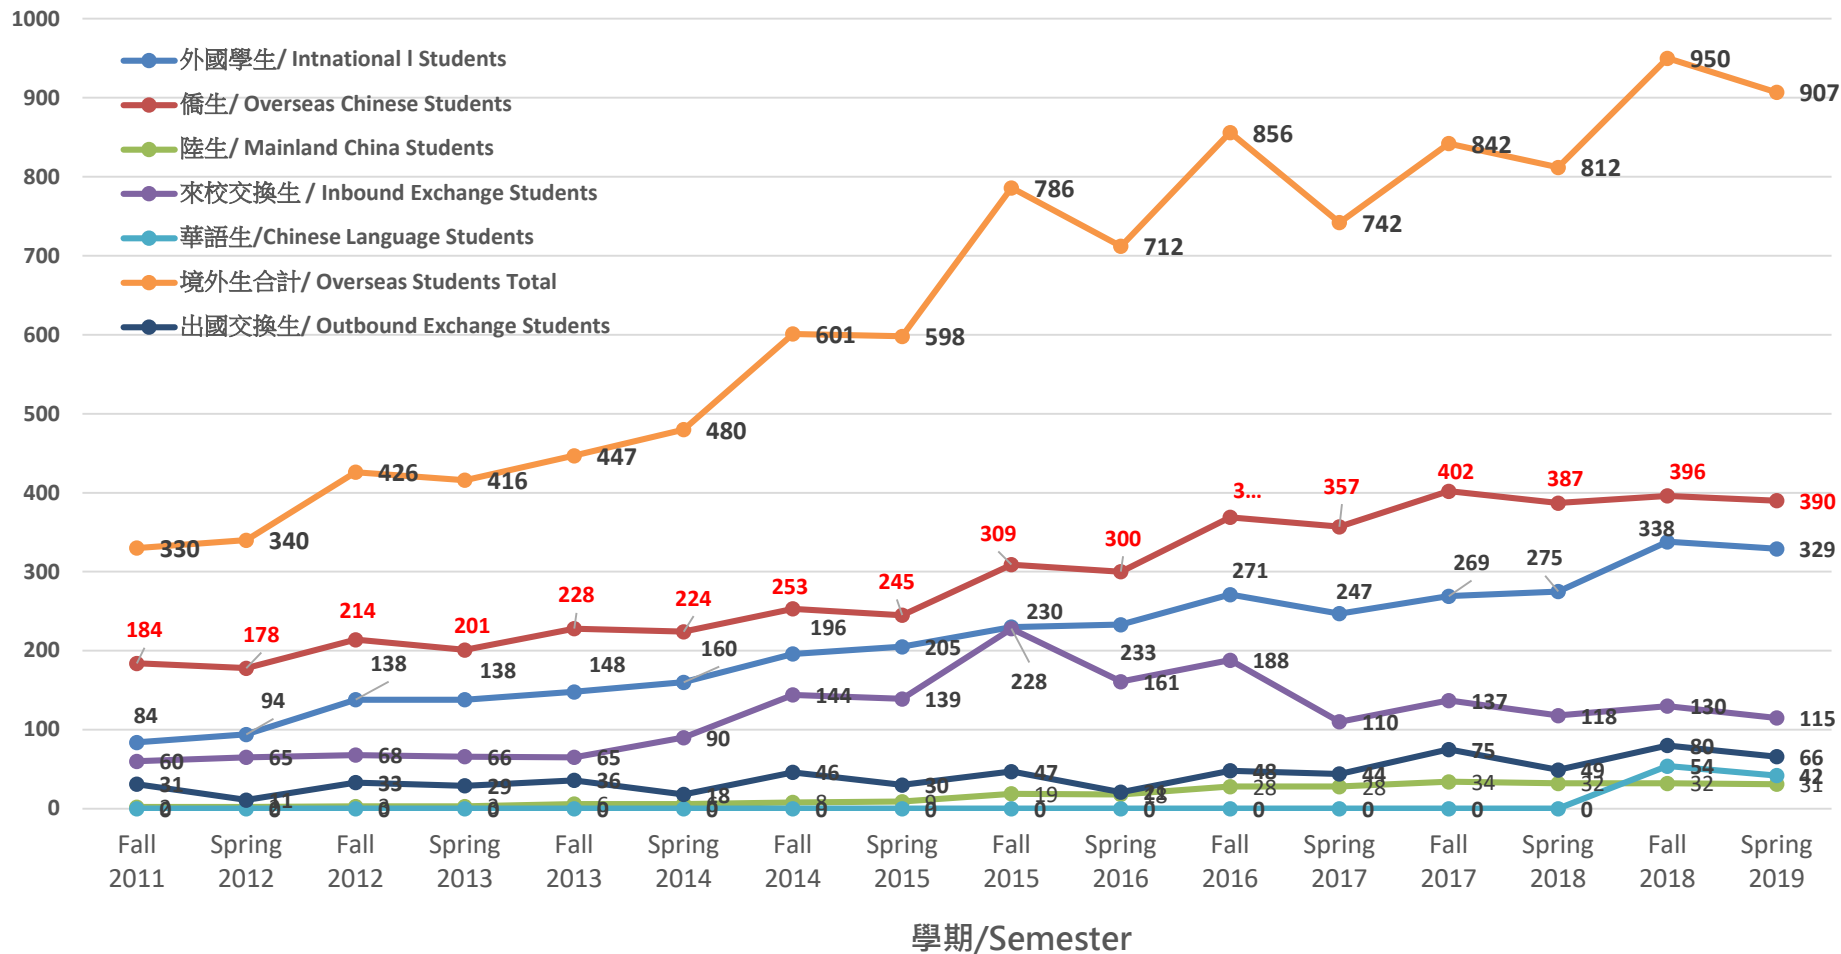

Culture and Arts

2011~2019 Overseas Student Statistics

As of 2019.03

Facilities

- Computer Labs
- Internet Access
- Library
- Bookstores
- Prayer Room

Housing

- Nine student dormitory buildings, housing over 6,000 students.
- **Freshmen and International students** have priority access to dormitory rooms.
- Living expenses \approx USD 300/semester